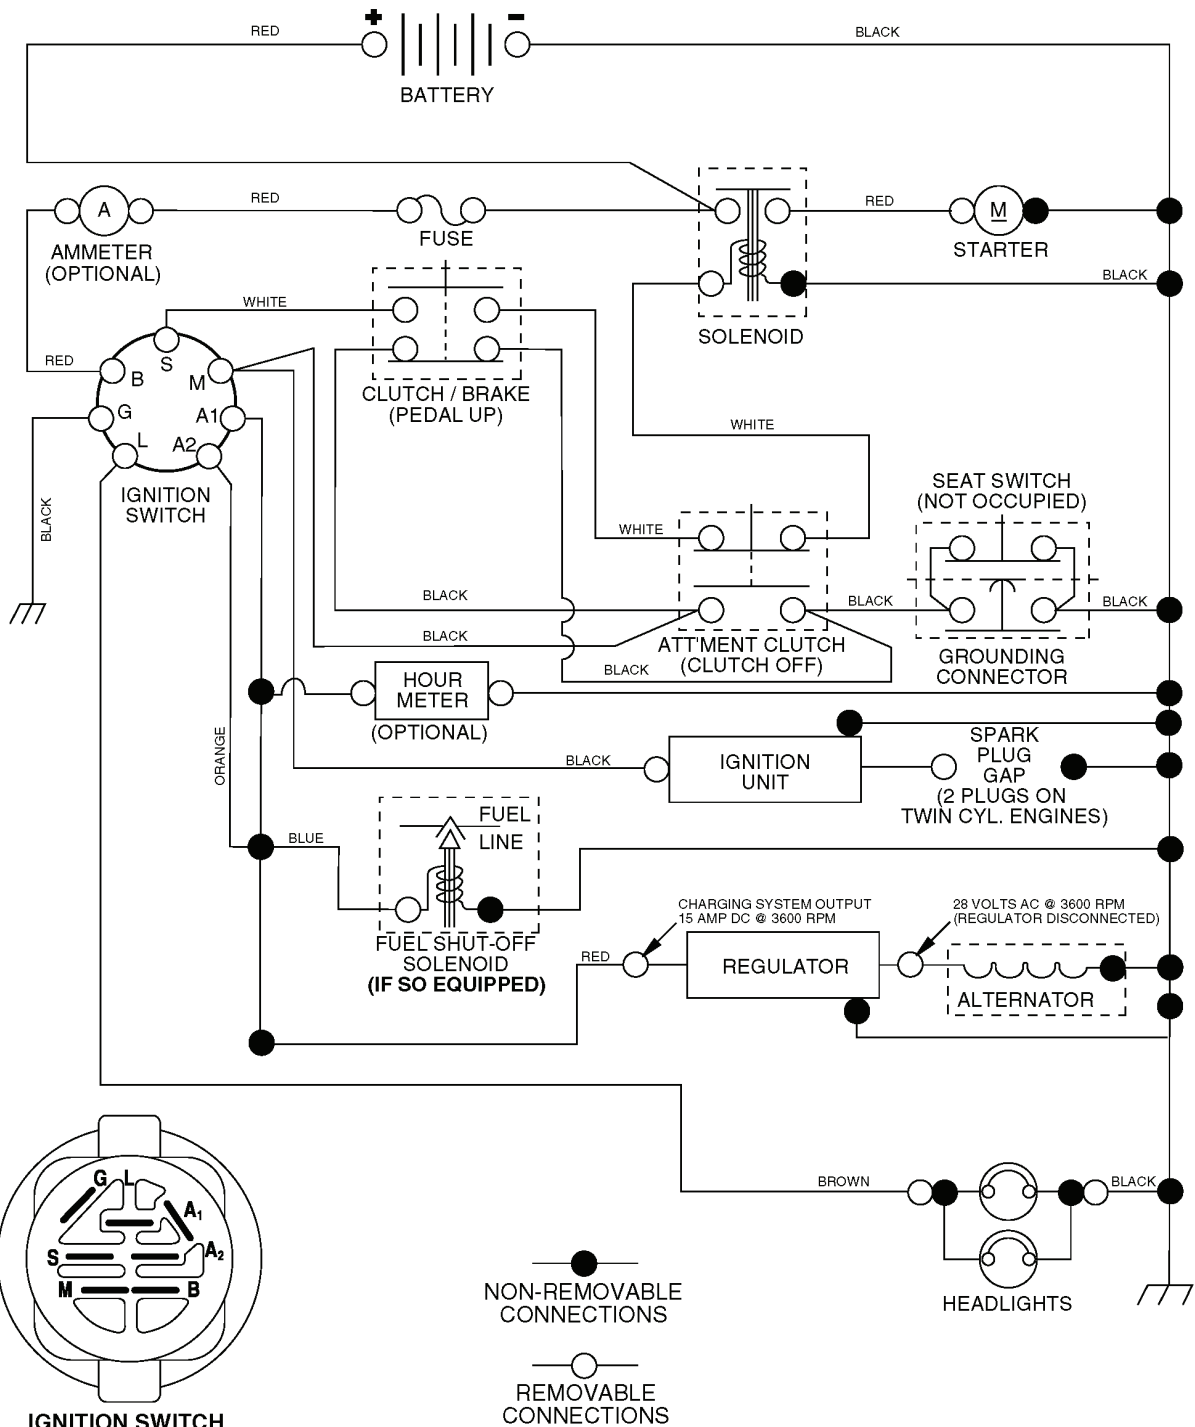

REPAIR PARTS

TRACTOR - MODEL NO. LT2115 (J2115C), PRODUCT NO. 954 13 02-10
SEAT ASSEMBLY

REF.	ART. NR	ARTIKELBESKRIVNING	ANMÄRKNING	KIT
1	532188704	SÅTE		1
2	532180166	FÄSTE		1
3	871110616	SCREW		1
4	819131610	BRICKA		1
5	532145006	KLÄMMA		1
6	873800600	MUTTER		1
7	532124181	FJÄDER		1
8	817000616	SCREW		1
9	819131614	BRICKA		1
10	532180186	PLATTA		1
11	532166369	VINGMUTTER		1
12	532121246	FÄSTE		1
13	532121248	BUSHING		1
14	872050412	BULT		1
15	532134300	DISTANSBRICKA		1
16	532121250	FJÄDER		1
17	532123976	LOCKNUT		1
21	532171852	BULT		1
22	873800500	LOCK NUT		1
24	819171912	BRICKA		1

REPAIR PARTS

TRACTOR - MODEL NO. LT2115 (J2115C), PRODUCT NO. 954 13 02-10 SCHEMATIC

WIRING INSULATED CLIPS

NOTE: IF WIRING INSULATED CLIPS WERE REMOVED FOR SERVICING OF UNIT, THEY SHOULD BE REPLACED TO PROPERLY SECURE YOUR WIRING.