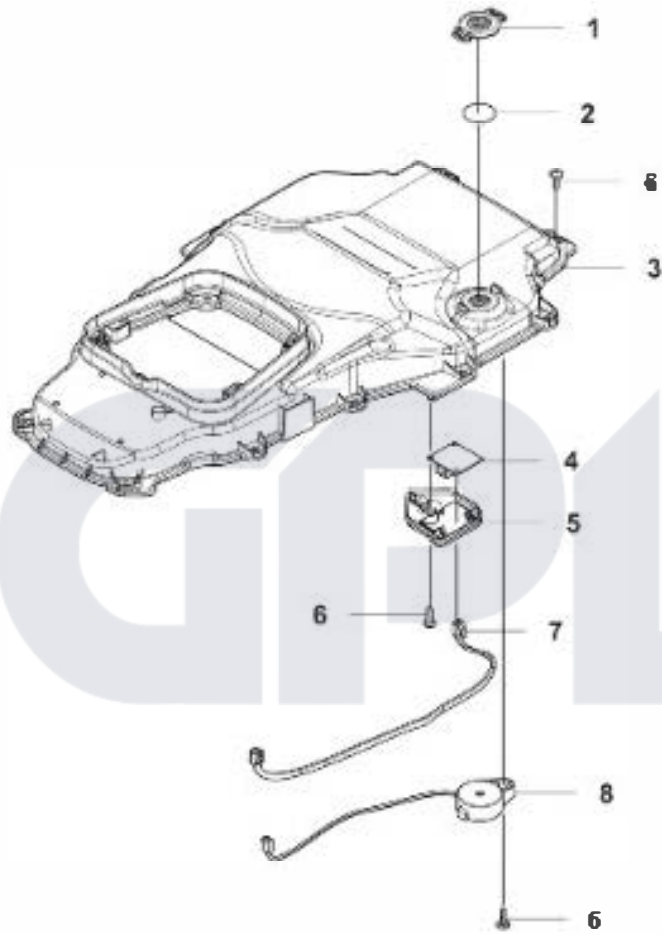

AUTOMOWER 305E NERA
CHASSIS UPPER

Ref.	Article N.	Description	Qty	Kit
1	586038902	COVER <i>Cover air filter</i>	1	-
2	57753701	FILTER <i>Air filter</i>	1	-
3	536969902	CHASSIS <i>Chassis upper</i>	1	-
4	591125501	PRINTED CIRCUIT ASSY <i>Magnetic sensor circuit board</i>	1	-
5	535563901	HOLDER <i>Holder magnetic sensor curcuit board</i>	1	-
6	574450101	SCREW ITXPANT	14	-
7	536253911	WIRING ASSY <i>Wiring Assy Magnetic sensor</i>	1	-
8	531351802	WIRING ASSY <i>Buzzer</i>	1	-

GPL®