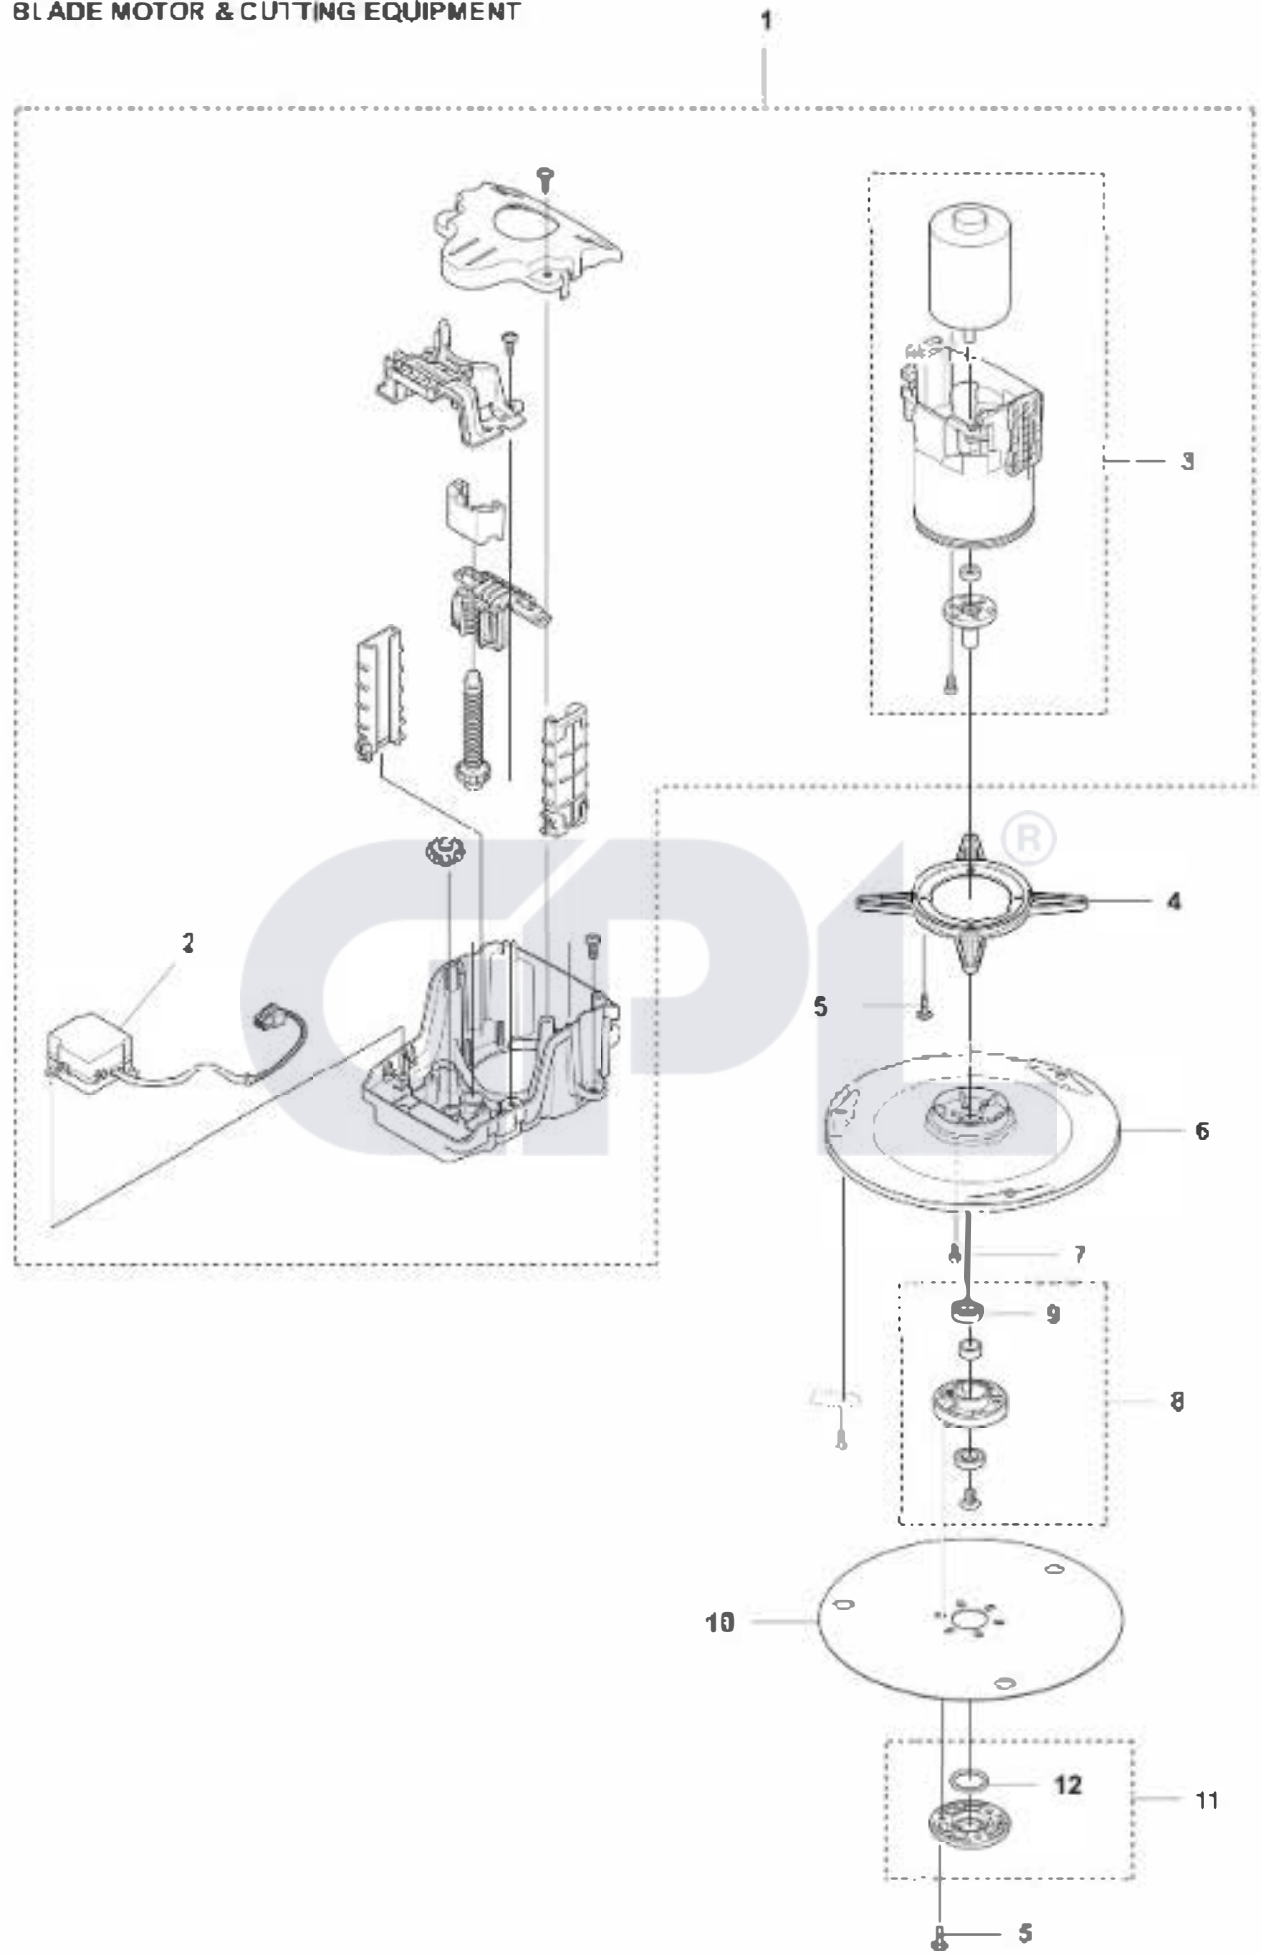

**AUTOMOWER 305E NERA**  
**BLADE MOTOR & CUTTING EQUIPMENT**

Ref.	Article N.	Description	Qty	Kit
1	546838901	CUTTING MODULE <i>Cutting module</i>	1	-
2	592735803	HEIGHT ADJUSTMENT MOTOR <i>Cutting height adjustment motor</i>	1	-
3	599428301	CUTTER MOTOR ASSY <i>Cutting motor front</i>	1	-
4	599318201	FRAME	1	-
5	575543314	SCREW	3	-
6	531177401	CUTTING DISC <i>Blade disc</i>	1	-
7	590508701	SCREW	3	-
8	588421702	BEARING HOUSING ASSY	1	-
9	535075703	BALL BEARING	2	-
9	593080801	BALL BEARING <i>Tube 50 pcs</i>	2	-
10	598794801	SKID PLATE	1	-
11	587449601	COVER KIT <i>Bearing cover</i>	1	-
12	585297501	O-RING	1	-

**AUTOMOWER 305E NERA**  
**BLADE MOTOR AND CUTTING EQUIPMENT**

Ref.	Article N.	Description	Qty	Kit
1	548084401	CUTTER MOTOR ASSY <i>Cutting motor rear</i>	1	-
2	529516301	GASKET	1	-
3	547596301	GUARD <i>Blade disc guard</i>	1	-
4	536984301	CUTTING DISC	1	-
5	590508701	SCREW	3	-
6	547596401	COVER <i>Blade disc guard</i>	1	-

GPL®

**AUTOMOWER 305E NERA  
CONSOLE**

Ref.	Article N.	Description	Qty	Kit
1	538876601	COVER KIT	1	-
2	531375901	KNOB <i>Jog Wheel</i>	1	-
3	599911803	SEAL <i>Sealing strip</i>	1	-
5	574450101	SCREW ITXPANT <i>Screw</i>	4	-
6	538822401	DISPLAY KIT	1	-
7	599702701	PRINTED CIRCUIT ASSY <i>Application circuit board</i>	1	-
8	535588201	WIRING ASSY <i>Wiring assy Start Button</i>	1	-
9	525887402	SCREW QTXPANT	3	-
10	589350805	WIRING ASSY <i>Wiring Assy Magnetic sensor</i>	1	-
11	531376301	BUTTON ASSY <i>Stop Button kit</i>	1	-