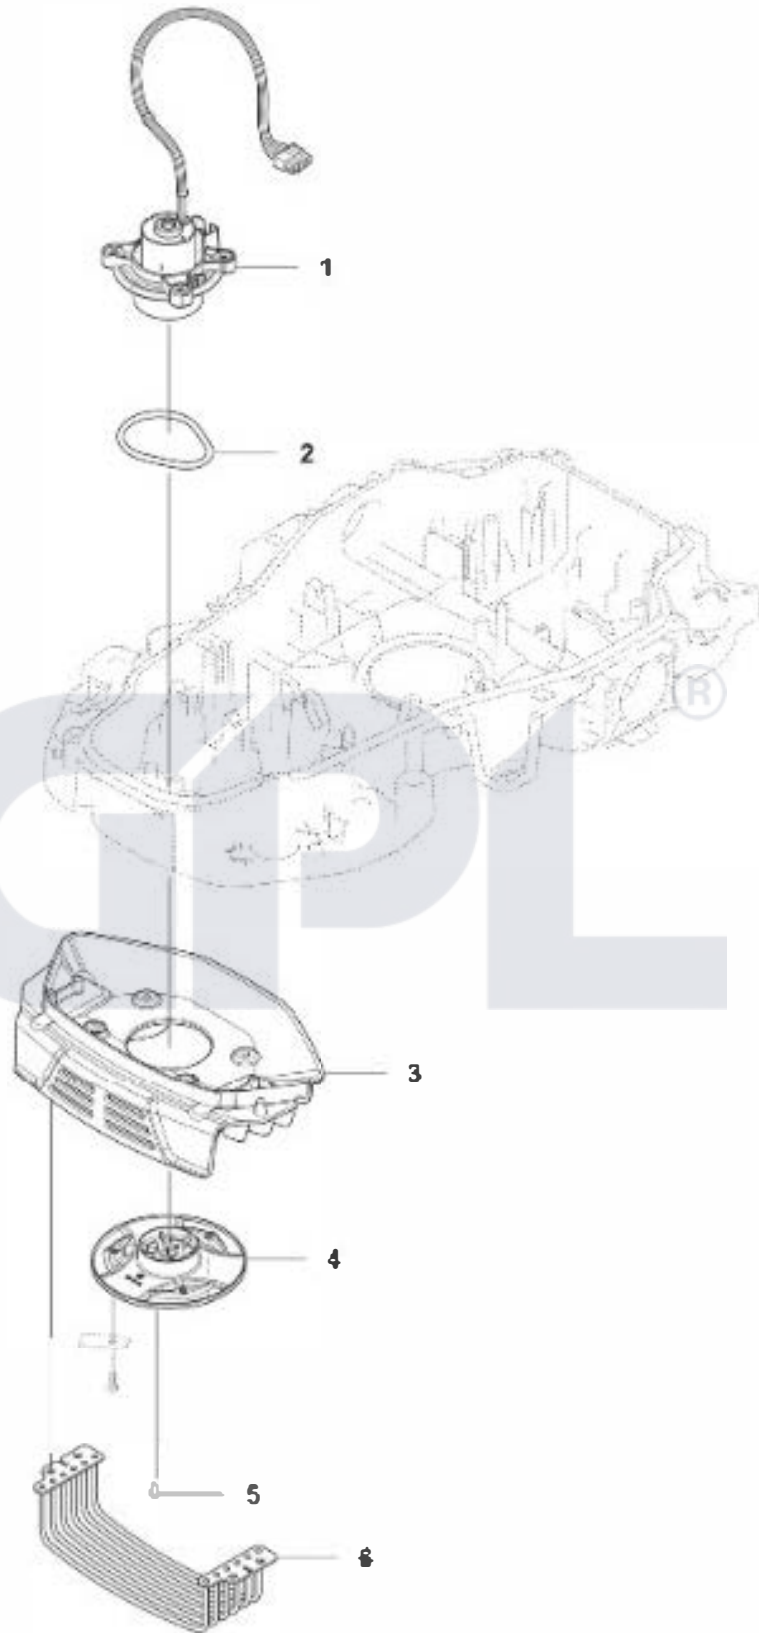

**AUTOMOWER 305E NERA**  
**BLADE MOTOR & CUTTING EQUIPMENT**

Ref.	Article N.	Description	Qty	Kit
1	546838901	CUTTING MODULE <i>Cutting module</i>	1	-
2	592735803	HEIGHT ADJUSTMENT MOTOR <i>Cutting height adjustment motor</i>	1	-
3	599428301	CUTTER MOTOR ASSY <i>Cutting motor front</i>	1	-
4	599318201	FRAME	1	-
5	575543314	SCREW	3	-
6	531177401	CUTTING DISC <i>Blade disc</i>	1	-
7	590508701	SCREW	3	-
8	588421702	BEARING HOUSING ASSY	1	-
9	535075703	BALL BEARING	2	-
9	593080801	BALL BEARING <i>Tube 50 pcs</i>	2	-
10	598794801	SKID PLATE	1	-
11	587449601	COVER KIT <i>Bearing cover</i>	1	-
12	585297501	O-RING	1	-

**AUTOMOWER 305E NERA**  
**BLADE MOTOR AND CUTTING EQUIPMENT**

Ref.	Article N.	Description	Qty	Kit
1	548084401	CUTTER MOTOR ASSY <i>Cutting motor rear</i>	1	-
2	529516301	GASKET	1	-
3	547596301	GUARD <i>Blade disc guard</i>	1	-
4	536984301	CUTTING DISC	1	-
5	590508701	SCREW	3	-
6	547596401	COVER <i>Blade disc guard</i>	1	-