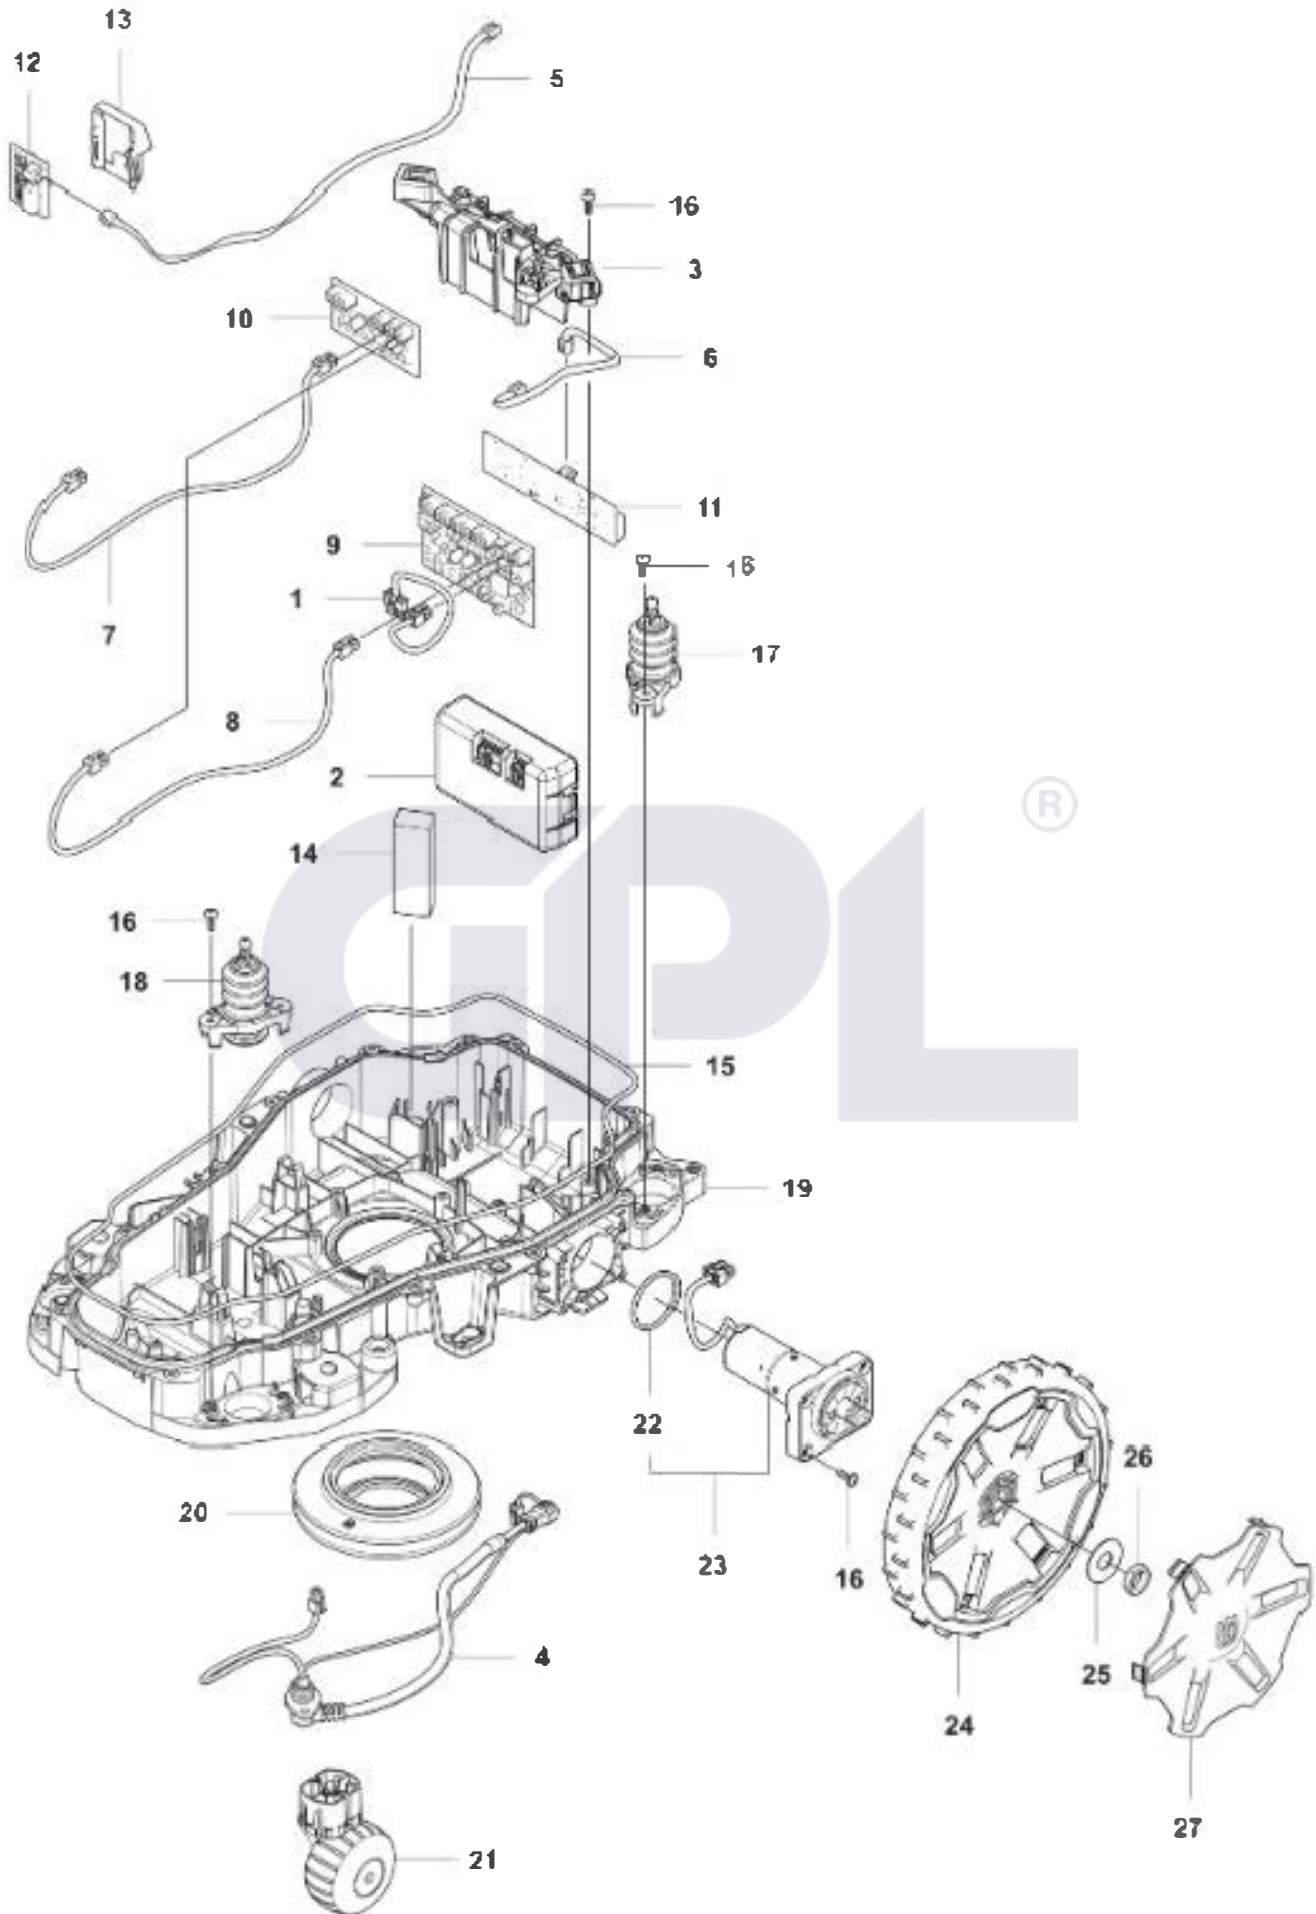

AUTOMOWER 305E NERA
CHASSIS LOWER

Ref.	Article N.	Description	Qty	Kit
1	535280504	WIRING ASSY <i>Wiring assy battery</i>	1	-
2	529452002	BATTERY	1	-
3	536970901	BRACKET	1	-
4	546333602	WIRING ASSY <i>Main Cable</i>	1	-
5	536253905	WIRING ASSY <i>Wiring assy loop sensor rear</i>	1	-
6	536253908	WIRING ASSY <i>Wiring assy loop sensor front</i>	1	-
7	547846804	WIRING ASSY <i>Wiring assy application board</i>	1	-
8	547846804	WIRING ASSY <i>Wiring assy motor control</i>	1	-
9	591125602	PRINTED CIRCUIT ASSY <i>Motor control circuit board rear</i>	1	-
10	536657701	PRINTED CIRCUIT ASSY <i>Motor control circuit board front</i>	1	-
11	591125703	PRINTED CIRCUIT ASSY <i>Loop sensor circuit board front</i>	1	-
12	536657101	PRINTED CIRCUIT ASSY <i>Loop sensor circuit board rear</i>	1	-
13	538641201	FRAME <i>Holder loop sensor circuit board</i>	1	-
14	598503604	WEIGHT	2	-
15	574874709	SEALING STRIP	1	-
16	574450101	SCREW ITXPANT	20	-
17	531281301	JOYSTICK ASSY <i>Joystick lift & collision front</i>	2	-
18	531281201	JOYSTICK ASSY <i>Joystick collision rear</i>	2	-
19	548084301	CHASSIS <i>Chassis lower</i>	1	-
20	599318301	BELLOWS	1	-
21	547412801	WHEEL ASSY <i>Rear wheel</i>	2	-
22	580443902	O-RING	2	-
23	599683402	WHEEL MOTOR ASSY <i>Wheel motor</i>	2	-
24	538816501	WHEEL ASSY <i>Front wheel</i>	2	-
25	586210601	WASHER	1	-
26	731432401	HEXAGON THIN NUT	2	-
27	531380501	HUB CAP	2	-