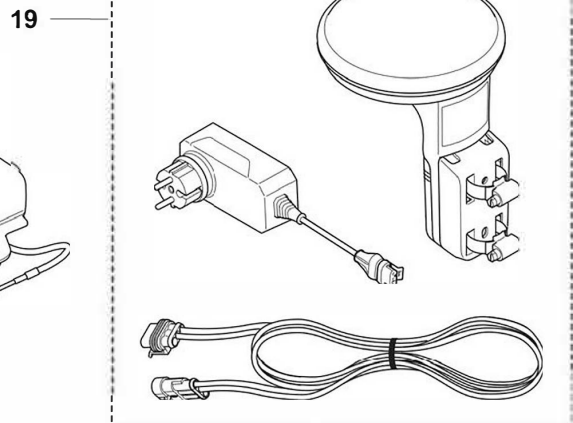

**AUTOMOWER 405XE NERA
INSTALLATION ACCESSORIES**

Ref.	Article N.	Description	Qty	Kit
1	599628501	POWER UNIT <i>EU</i>	1	-
1	599628502	POWER UNIT <i>GB,IE</i>	1	-
1	599628503	POWER UNIT <i>CH</i>	1	-
1	599628504	POWER UNIT <i>US/CA</i>	1	-
1	599628505	POWER UNIT <i>AUS/NZ</i>	1	-
2	579825103	CABLE ASSY <i>Low Voltage Cable 3 m</i>	1	-
3	579825104	CABLE ASSY <i>Low Voltage Cable 5 m</i>	1	-
4	579825101	CABLE ASSY <i>Low Voltage Cable 20 m</i>	1	-
4	579825102	CABLE ASSY <i>Low Voltage Cable 10 m</i>	1	-
5	967972201	INSTALLATION KIT <i>M Wire 250 m, Staples 400 pc, Connectors 3 pcs, Couplers 5 pcs</i>	1	-
5	967972101	INSTALLATION KIT <i>S Wire 150 m, Staples 300 pc, Connectors 3 pcs, Couplers 5 pcs</i>	1	-
5	967972301	INSTALLATION KIT <i>L Wire 400 m, Staples 600 pc, Connectors 5 pcs, Couplers 5 pcs</i>	1	-
6	535129002	CONNECTOR <i>Loop Wire Connector, Blister Pack 100 pcs</i>	1	-
6	577864801	CONNECTOR <i>Loop Wire Connector</i>	1	-
7	536085402	COUPLER <i>Coupler</i>	1	-
7	536085403	COUPLER <i>Coupler, 100 pcs</i>	1	-
8	577864201	STAPLE <i>100 pcs</i>	1	-
9	597237802	WIRE <i>Wire, 50m</i>	1	-
10	597237801	WIRE <i>Wire, 150m</i>	1	-
11	580662006	WIRE <i>Wire, 250m</i>	1	-
12	593297702	WIRE <i>Wire, 300m</i>	1	-
12	580662009	WIRE <i>Wire, 800m</i>	1	-
12	522914102	WIRE <i>Wire, 500m</i>	1	-
15	597539501	WIRE <i>Boundary wire repair kit</i>	1	-
16	595084401	BLADE SET <i>Endurance Blade, 6 pcs</i>	1	-
16	595084402	BLADE SET <i>Endurance Blade, 45 pcs</i>	1	-
16	595084403	BLADE SET <i>Endurance Blade. 300 pcs</i>	1	-