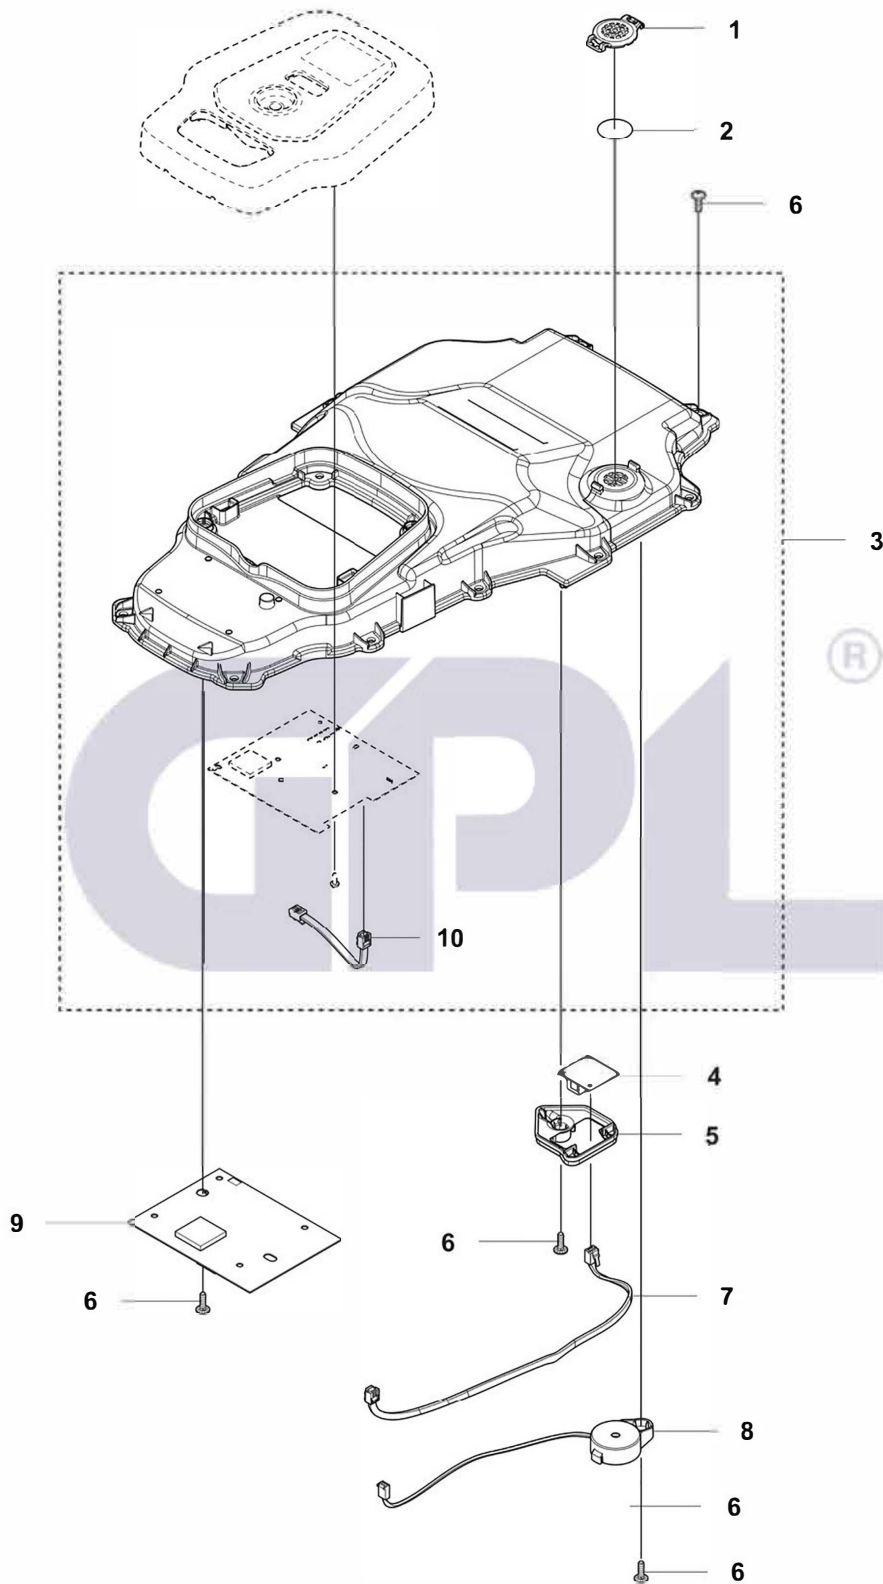

AUTOMOWER 405XE NERA
CHASSIS UPPER

Ref.	Article N.	Description	Qty	Kit
1	586038902	COVER <i>Cover air filter</i>	1	-
2	57753701	FILTER <i>Air filter</i>	1	-
3	548084601	CHASSIS <i>Chassis upper KIT</i>	1	-
4	591125501	PRINTED CIRCUIT ASSY <i>Magnetic sensor circuit board</i>	1	-
5	535563901	HOLDER <i>Holder magnetic sensor curcuit board</i>	1	-
6	574450101	SCREW ITXPANT	14	-
7	536253911	WIRING ASSY <i>Wiring Assy Magnetic sensor</i>	1	-
8	531351802	WIRING ASSY <i>Buzzer</i>	1	-
9	586662315	GPS MODULE <i>Communication circuit board, CBT6</i>	1	-
10	547108613	WIRING ASSY <i>Wiring Assy Communication circuit board</i>	1	-