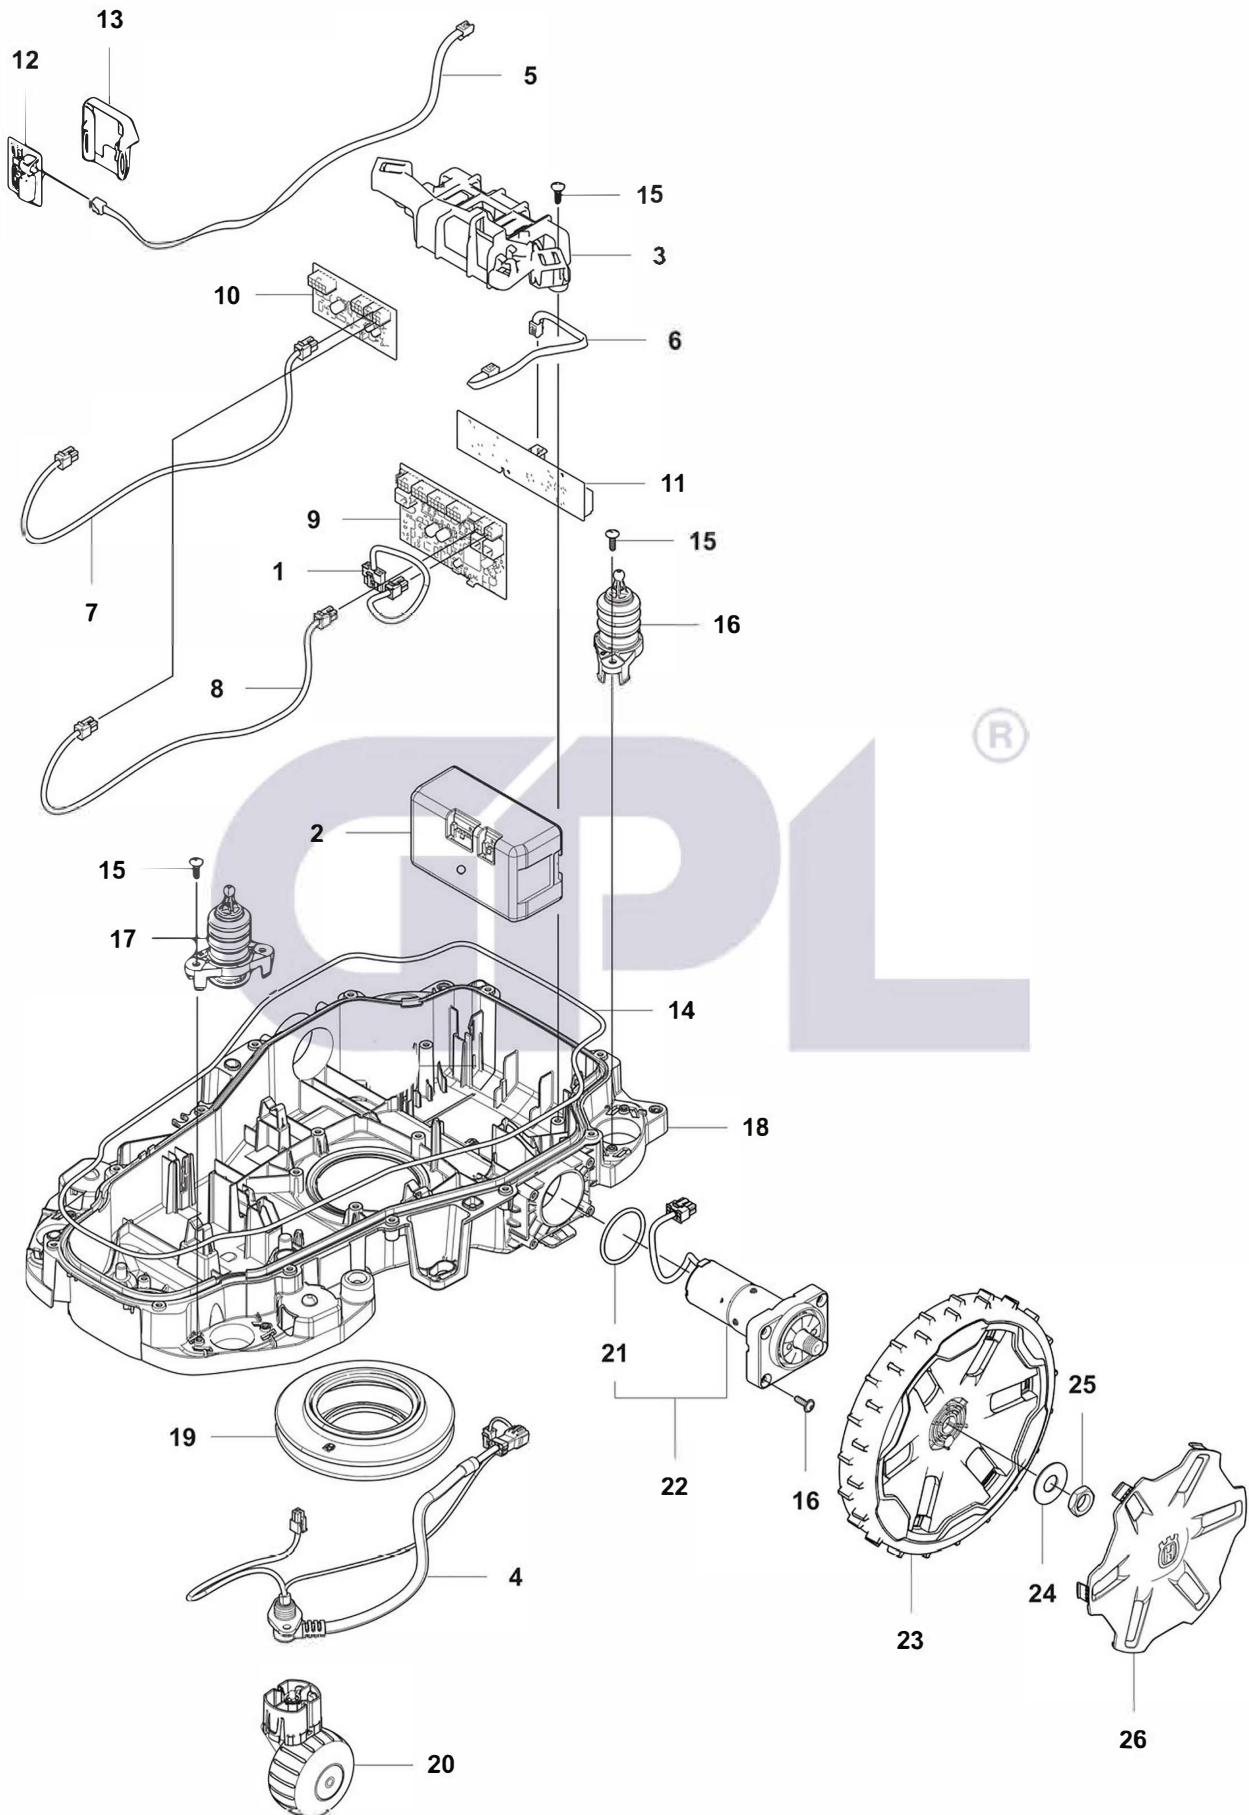

**AUTOMOWER 405XE NERA
CHASSIS LOWER**

Ref.	Article N.	Description	Qty	Kit
1	535280504	WIRING ASSY <i>Wiring assy battery</i>	1	-
2	536898201	BATTERY	1	-
3	536971001	BRACKET	1	-
4	546333602	WIRING ASSY <i>Main Cable</i>	1	-
5	536253905	WIRING ASSY <i>Wiring assy loop sensor rear</i>	1	-
6	536253908	WIRING ASSY <i>Wiring assy loop sensor front</i>	1	-
7	547846804	WIRING ASSY <i>Wiring assy application board</i>	1	-
8	547846804	WIRING ASSY <i>Wiring assy motor control</i>	1	-
9	591125602	PRINTED CIRCUIT ASSY <i>Motor contol circuit board rear</i>	1	-
10	536657701	PRINTED CIRCUIT ASSY <i>Motor contol circuit board front</i>	1	-
11	591125703	PRINTED CIRCUIT ASSY <i>Loop sensor circuit board front</i>	1	-
12	536657101	PRINTED CIRCUIT ASSY <i>Loop sensor circuit board rear</i>	1	-
13	538641201	FRAME <i>Holder loop sensor circuit board</i>	1	-
14	574874709	SEALING STRIP	1	-
15	574450101	SCREW ITXPANT	20	-
16	531281301	JOYSTICK ASSY <i>Joystick lift & collision front</i>	2	-
17	531281201	JOYSTICK ASSY <i>Joystick collision rear</i>	2	-
18	548084301	CHASSIS <i>Chassis lower</i>	1	-
19	599318301	BELLOWS	1	-
20	547412801	WHEEL ASSY <i>Rear wheel</i>	2	-
21	580443902	O-RING	2	-
22	599683402	WHEEL MOTOR ASSY <i>Wheel motor</i>	2	-
23	538816501	WHEEL ASSY <i>Front wheel</i>	2	-
24	586210601	WASHER	1	-
25	731432401	HEXAGON THIN NUT	2	-
26	531356501	HUB CAP	2	-