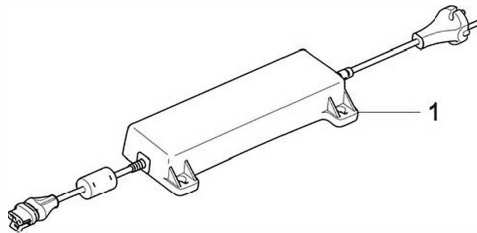

**AUTOMOWER 405XE NERA
INSTALLATION ACCESSORIES**

Ref.	Article N.	Description	Qty	Kit
1	599628501	POWER UNIT <i>EU</i>	1	-
1	599628502	POWER UNIT <i>GB,IE</i>	1	-
1	599628503	POWER UNIT <i>CH</i>	1	-
1	599628504	POWER UNIT <i>US/CA</i>	1	-
1	599628505	POWER UNIT <i>AUS/NZ</i>	1	-
2	579825103	CABLE ASSY <i>Low Voltage Cable 3 m</i>	1	-
3	579825104	CABLE ASSY <i>Low Voltage Cable 5 m</i>	1	-
4	579825101	CABLE ASSY <i>Low Voltage Cable 20 m</i>	1	-
4	579825102	CABLE ASSY <i>Low Voltage Cable 10 m</i>	1	-
5	967972201	INSTALLATION KIT <i>M Wire 250 m, Staples 400 pc, Connectors 3 pcs, Couplers 5 pcs</i>	1	-
5	967972101	INSTALLATION KIT <i>S Wire 150 m, Staples 300 pc, Connectors 3 pcs, Couplers 5 pcs</i>	1	-
5	967972301	INSTALLATION KIT <i>L Wire 400 m, Staples 600 pc, Connectors 5 pcs, Couplers 5 pcs</i>	1	-
6	535129002	CONNECTOR <i>Loop Wire Connector, Blister Pack 100 pcs</i>	1	-
6	577864801	CONNECTOR <i>Loop Wire Connector</i>	1	-
7	536085402	COUPLER <i>Coupler</i>	1	-
7	536085403	COUPLER <i>Coupler, 100 pcs</i>	1	-
8	577864201	STAPLE <i>100 pcs</i>	1	-
9	597237802	WIRE <i>Wire, 50m</i>	1	-
10	597237801	WIRE <i>Wire, 150m</i>	1	-
11	580662006	WIRE <i>Wire, 250m</i>	1	-
12	593297702	WIRE <i>Wire, 300m</i>	1	-
12	580662009	WIRE <i>Wire, 800m</i>	1	-
12	522914102	WIRE <i>Wire, 500m</i>	1	-
15	597539501	WIRE <i>Boundary wire repair kit</i>	1	-
16	595084401	BLADE SET <i>Endurance Blade, 6 pcs</i>	1	-
16	595084402	BLADE SET <i>Endurance Blade, 45 pcs</i>	1	-
16	595084403	BLADE SET <i>Endurance Blade. 300 pcs</i>	1	-