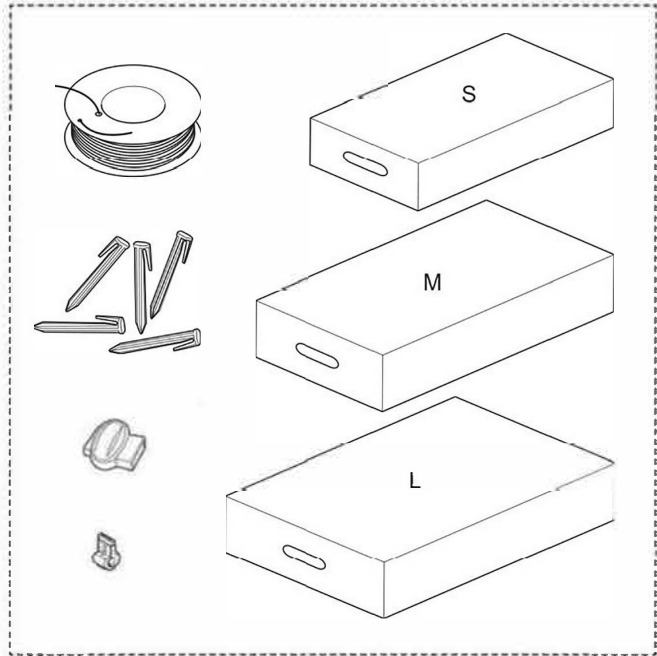

**AUTOMOWER 405XE NERA
INSTALLATION ACCESSORIES**

Ref.	Article N.	Description	Qty	Kit
1	599628501	POWER UNIT <i>EU</i>	1	-
1	599628502	POWER UNIT <i>GB,IE</i>	1	-
1	599628503	POWER UNIT <i>CH</i>	1	-
1	599628504	POWER UNIT <i>US/CA</i>	1	-
1	599628505	POWER UNIT <i>AUS/NZ</i>	1	-
2	579825103	CABLE ASSY <i>Low Voltage Cable 3 m</i>	1	-
3	579825104	CABLE ASSY <i>Low Voltage Cable 5 m</i>	1	-
4	579825101	CABLE ASSY <i>Low Voltage Cable 20 m</i>	1	-
4	579825102	CABLE ASSY <i>Low Voltage Cable 10 m</i>	1	-
5	967972201	INSTALLATION KIT <i>M Wire 250 m, Staples 400 pc, Connectors 3 pcs, Couplers 5 pcs</i>	1	-
5	967972101	INSTALLATION KIT <i>S Wire 150 m, Staples 300 pc, Connectors 3 pcs, Couplers 5 pcs</i>	1	-
5	967972301	INSTALLATION KIT <i>L Wire 400 m, Staples 600 pc, Connectors 5 pcs, Couplers 5 pcs</i>	1	-
6	535129002	CONNECTOR <i>Loop Wire Connector, Blister Pack 100 pcs</i>	1	-
6	577864801	CONNECTOR <i>Loop Wire Connector</i>	1	-
7	536085402	COUPLER <i>Coupler</i>	1	-
7	536085403	COUPLER <i>Coupler, 100 pcs</i>	1	-
8	577864201	STAPLE <i>100 pcs</i>	1	-
9	597237802	WIRE <i>Wire, 50m</i>	1	-
10	597237801	WIRE <i>Wire, 150m</i>	1	-
11	580662006	WIRE <i>Wire, 250m</i>	1	-
12	593297702	WIRE <i>Wire, 300m</i>	1	-
12	580662009	WIRE <i>Wire, 800m</i>	1	-
12	522914102	WIRE <i>Wire, 500m</i>	1	-
15	597539501	WIRE <i>Boundary wire repair kit</i>	1	-
16	595084401	BLADE SET <i>Endurance Blade, 6 pcs</i>	1	-
16	595084402	BLADE SET <i>Endurance Blade, 45 pcs</i>	1	-
16	595084403	BLADE SET <i>Endurance Blade. 300 pcs</i>	1	-