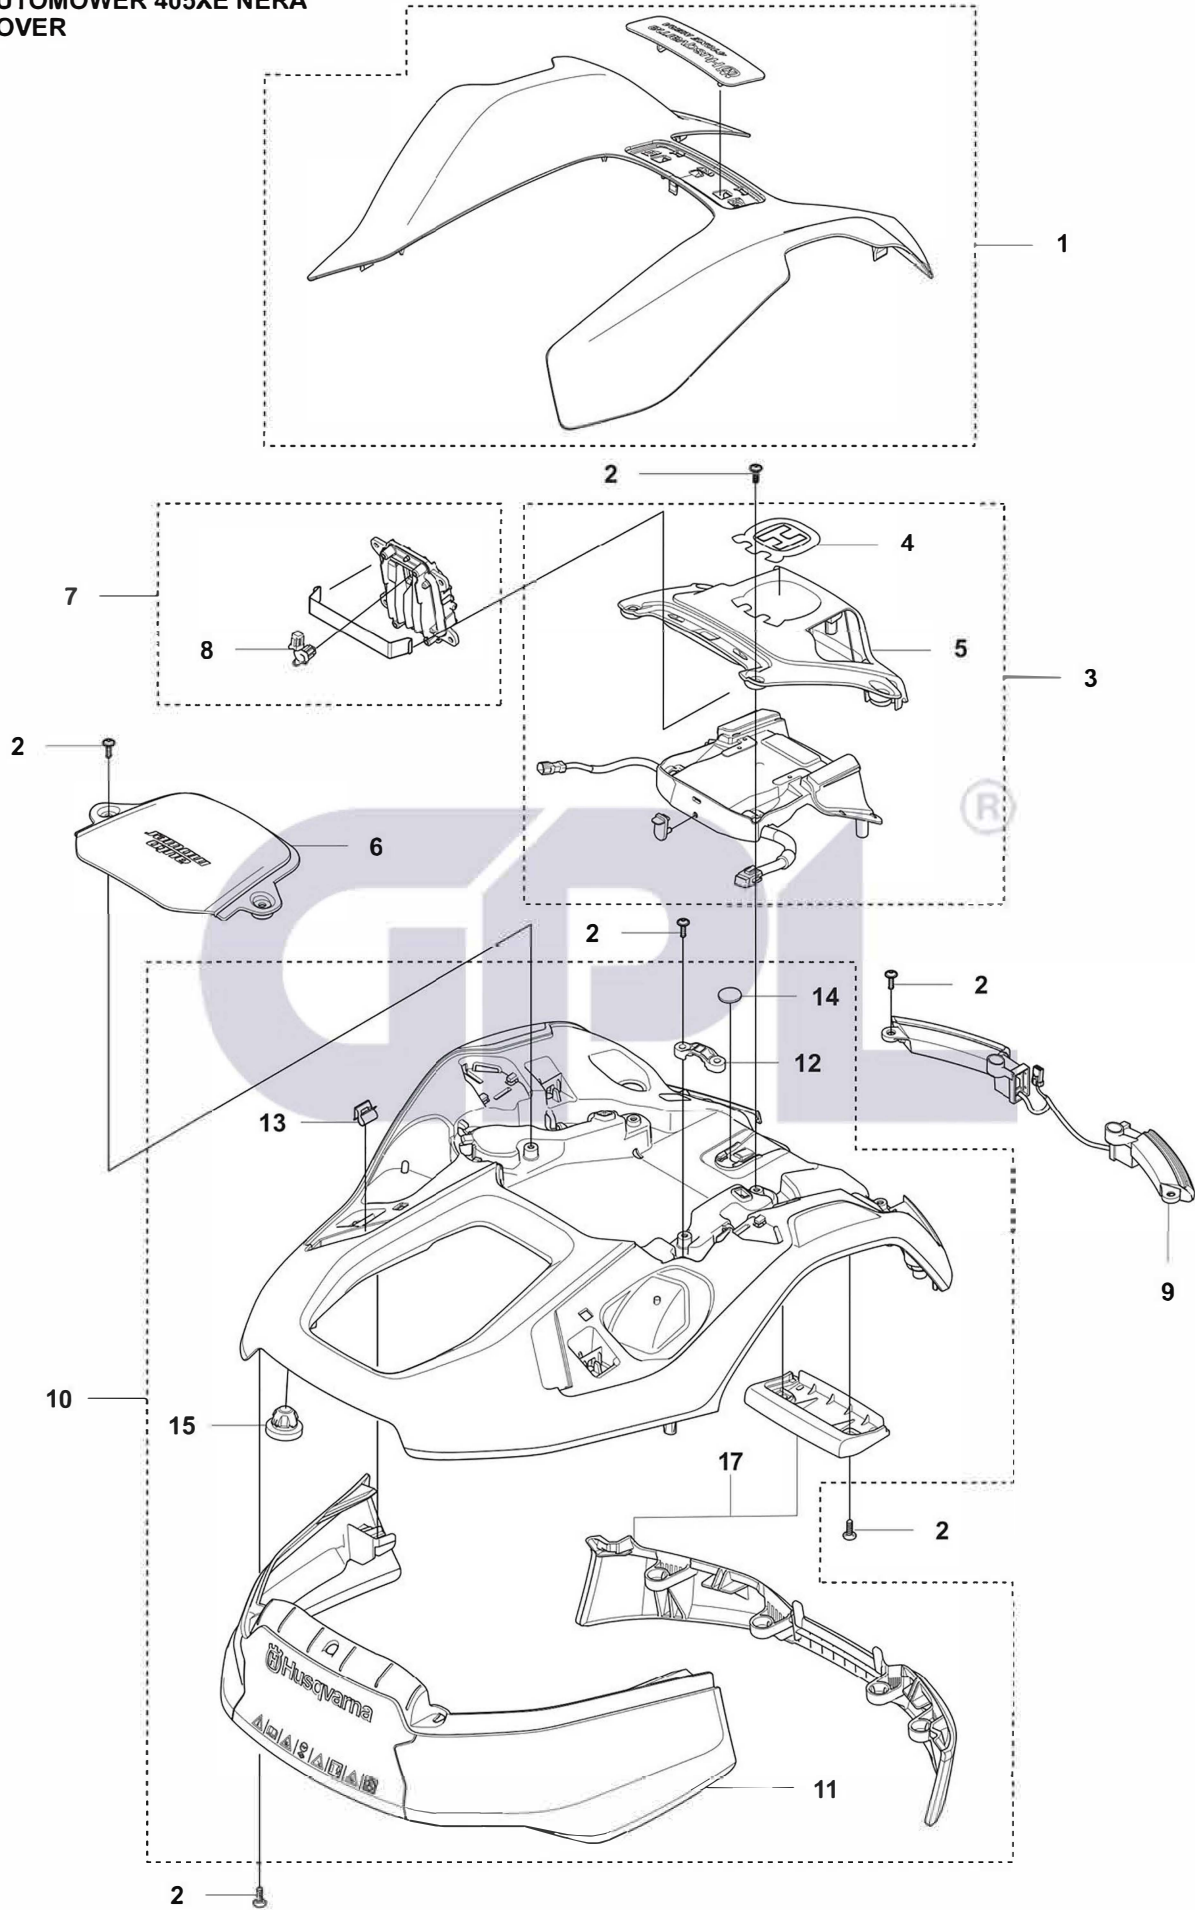

**AUTOMOWER 405XE NERA
COVER**

Ref.	Article N.	Description	Qty	Kit
1	538893601	COVER ASSY <i>Top cover kit</i>	1	-
2	574450101	SCREW ITXPANT	26	-
3	546525701	COVER KIT <i>Nose module kit</i>	1	-
4	587423502	DECAL <i>Husqvarna crown</i>	1	-
5	536998301	HOUSING <i>Nose cover</i>	1	-
6	536997801	PANEL <i>Accessory cover</i>	1	-
7	538876301	SENSOR ASSY <i>Radar kit</i>	1	-
8	531407201	WIRING ASSY <i>Radar cable</i>	1	-
9	537555901	WIRING ASSY <i>LED lights</i>	1	-
10	546525302	BODY KIT	1	-
11	536997401	BUMPER <i>Rear bumper</i>	1	-
12	593355202	CLAMP	1	-
13	593778401	CLIP	6	-
14	593822101	MAGNET	1	-
15	546632301	COUPLING <i>Snaploc</i>	4	-
17	548084201	BUMPER <i>Kit: Fear bumper and Handle</i>	1	-