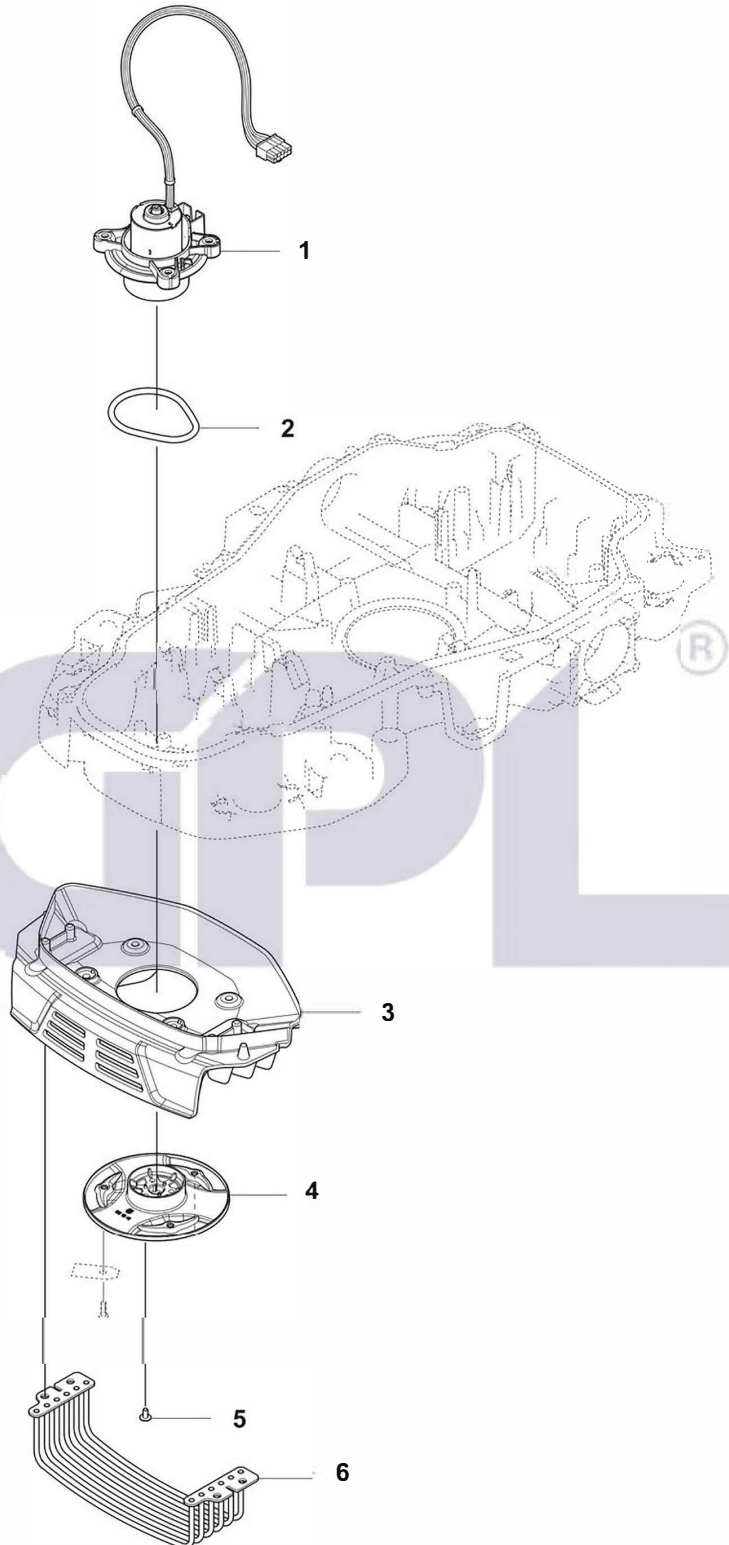

**AUTOMOWER 405XE NERA
BLADE MOTOR & CUTTING EQUIPMENT**

1

Ref.	Article N.	Description	Qty	Kit
1	546838901	CUTTING MODULE <i>Cutting module</i>	1	-
2	592735803	HEIGHT ADJUSTMENT MOTOR <i>Cutting height adjustment motor</i>	1	-
3	599428301	CUTTER MOTOR ASSY <i>Cutting motor front</i>	1	-
4	599318201	FRAME	1	-
5	575543314	SCREW	3	-
6	531177401	CUTTING DISC <i>Blade disc</i>	1	-
7	590508701	SCREW	3	-
8	588421702	BEARING HOUSING ASSY	1	-
9	535075703	BALL BEARING	2	-
9	593080801	BALL BEARING <i>Tube 50 pcs</i>	2	-
10	598794801	SKID PLATE	1	-
11	587449601	COVER KIT <i>Bearing cover</i>	1	-
12	585297501	O-RING	1	-

GPL[®]

**AUTOMOWER 405XE NERA
BLADE MOTOR AND CUTTING EQUIPMENT**

Ref.	Article N.	Description	Qty	Kit
1	548084401	CUTTER MOTOR ASSY <i>Cutting motor rear</i>	1	-
2	529516301	GASKET	1	-
3	547596301	GUARD <i>Blade disc guard</i>	1	-
4	536984301	CUTTING DISC	1	-
5	590508701	SCREW	3	-
6	547596401	COVER <i>Blade disc guard</i>	1	-