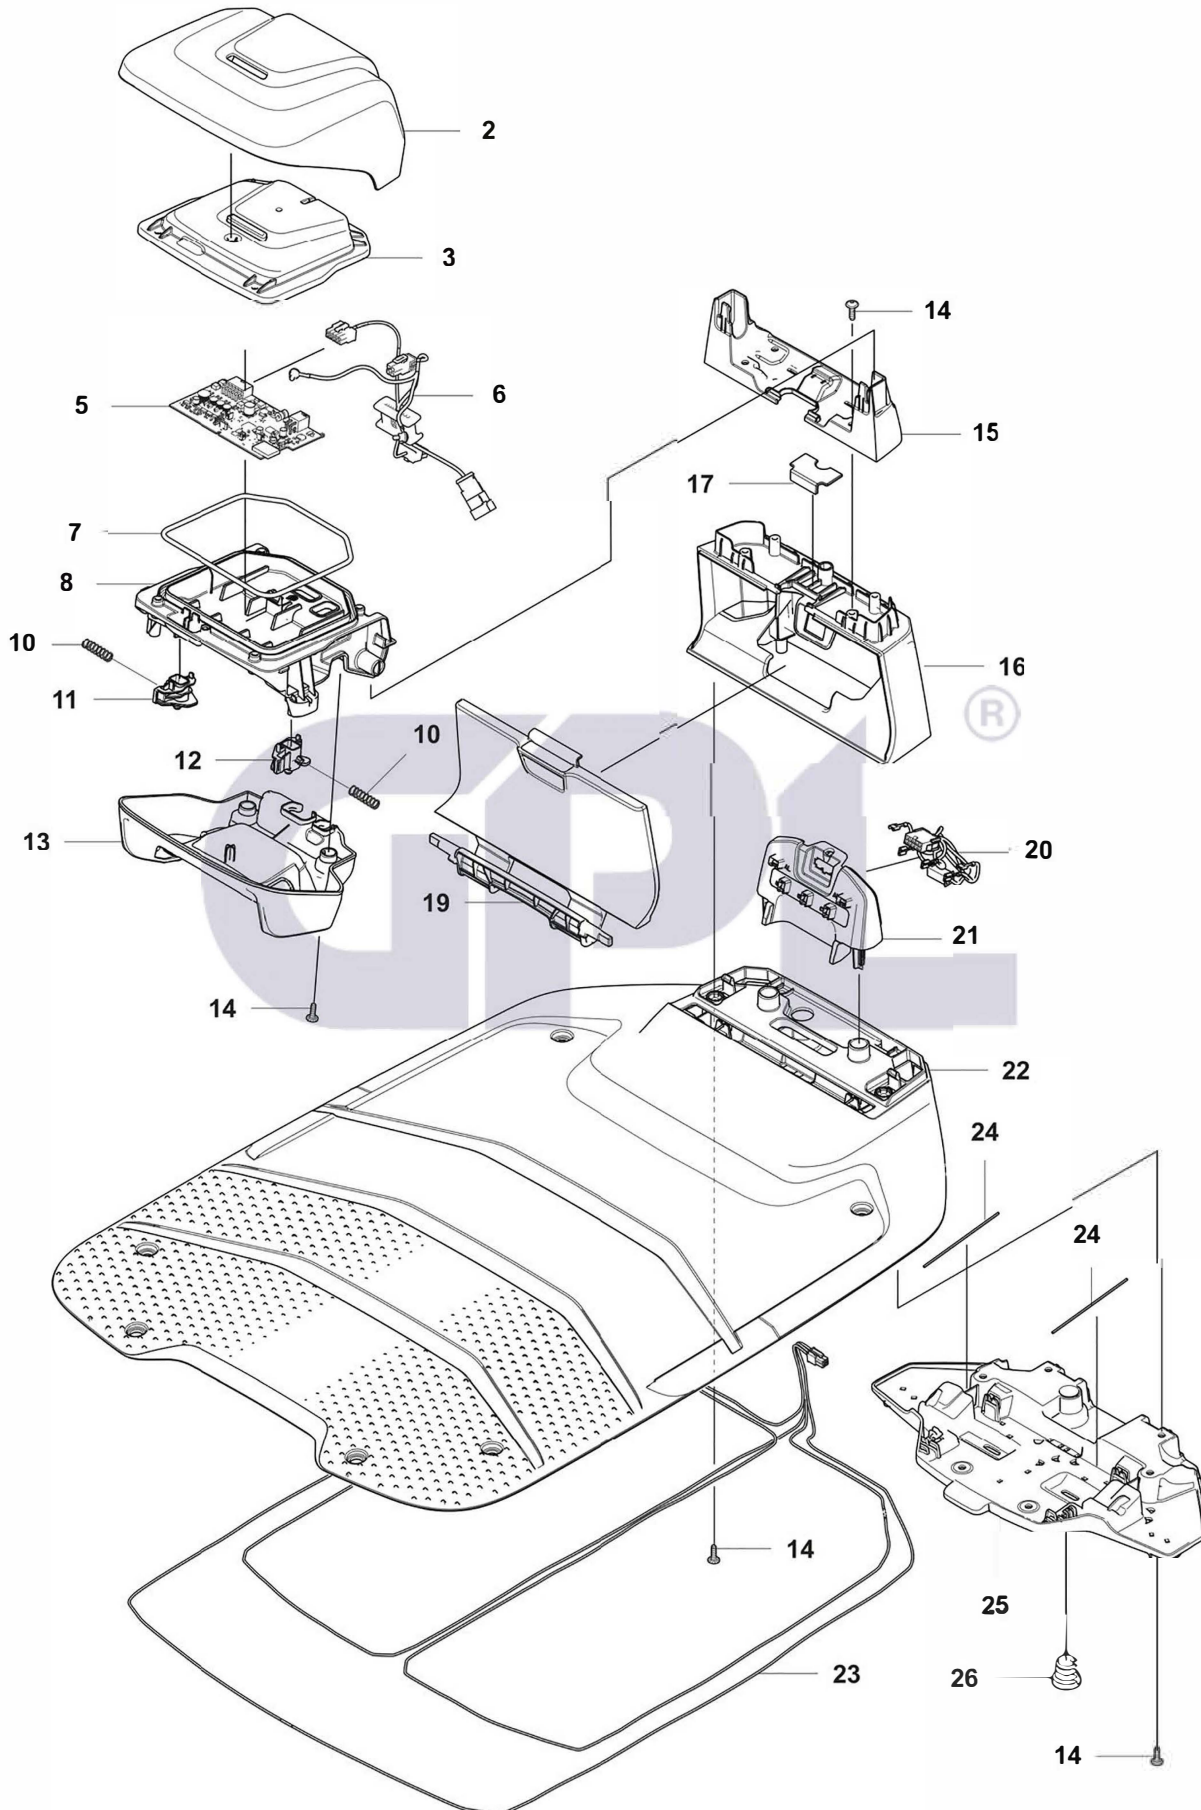

**AUTOMOWER 405XE NERA
CHARGING STATION**

1

Ref.	Article N.	Description	Qty	Kit
1	531422302	CHARGING STATION	1	-
2	531422502	CAP <i>Upper Cover</i>	1	-
3	531422902	LID	1	-
5	529899501	PRINTED CIRCUIT ASSY <i>Charging station circuit board</i>	1	-
6	536055201	WIRING ASSY <i>Wiring Assy CS Main</i>	1	-
7	574874708	SEALING STRIP	1	-
8	531423002	FRAME	1	-
10	535130101	SPRING	2	-
11	531422601	FLAP <i>Contact Plate Left</i>	1	-
12	531422602	FLAP <i>Contact Plate Right</i>	1	-
13	531422701	CASING <i>Lower Cover</i>	1	-
14	574450101	SCREW IXPANT	12	-
15	535558603	SUPPORT	1	-
16	531422401	HOUSING	1	-
17	536177201	LID	1	-
19	531422802	HATCH	1	-
20	535600701	WIRING ASSY <i>Wiring Assy Antenna bridge</i>	1	-
21	535600601	HOUSING <i>Cable Holder</i>	1	-
22	531423101	BASEPLATE <i>Charging Station Baseplate</i>	1	-
23	536166001	WIRING ASSY <i>Wiring Assy Baseplate</i>	1	-
24	588470201	SPRING	2	-
25	535600501	ANCHOR PLATE <i>Baseplate Support</i>	1	-
26	531262701	PLUG	1	-