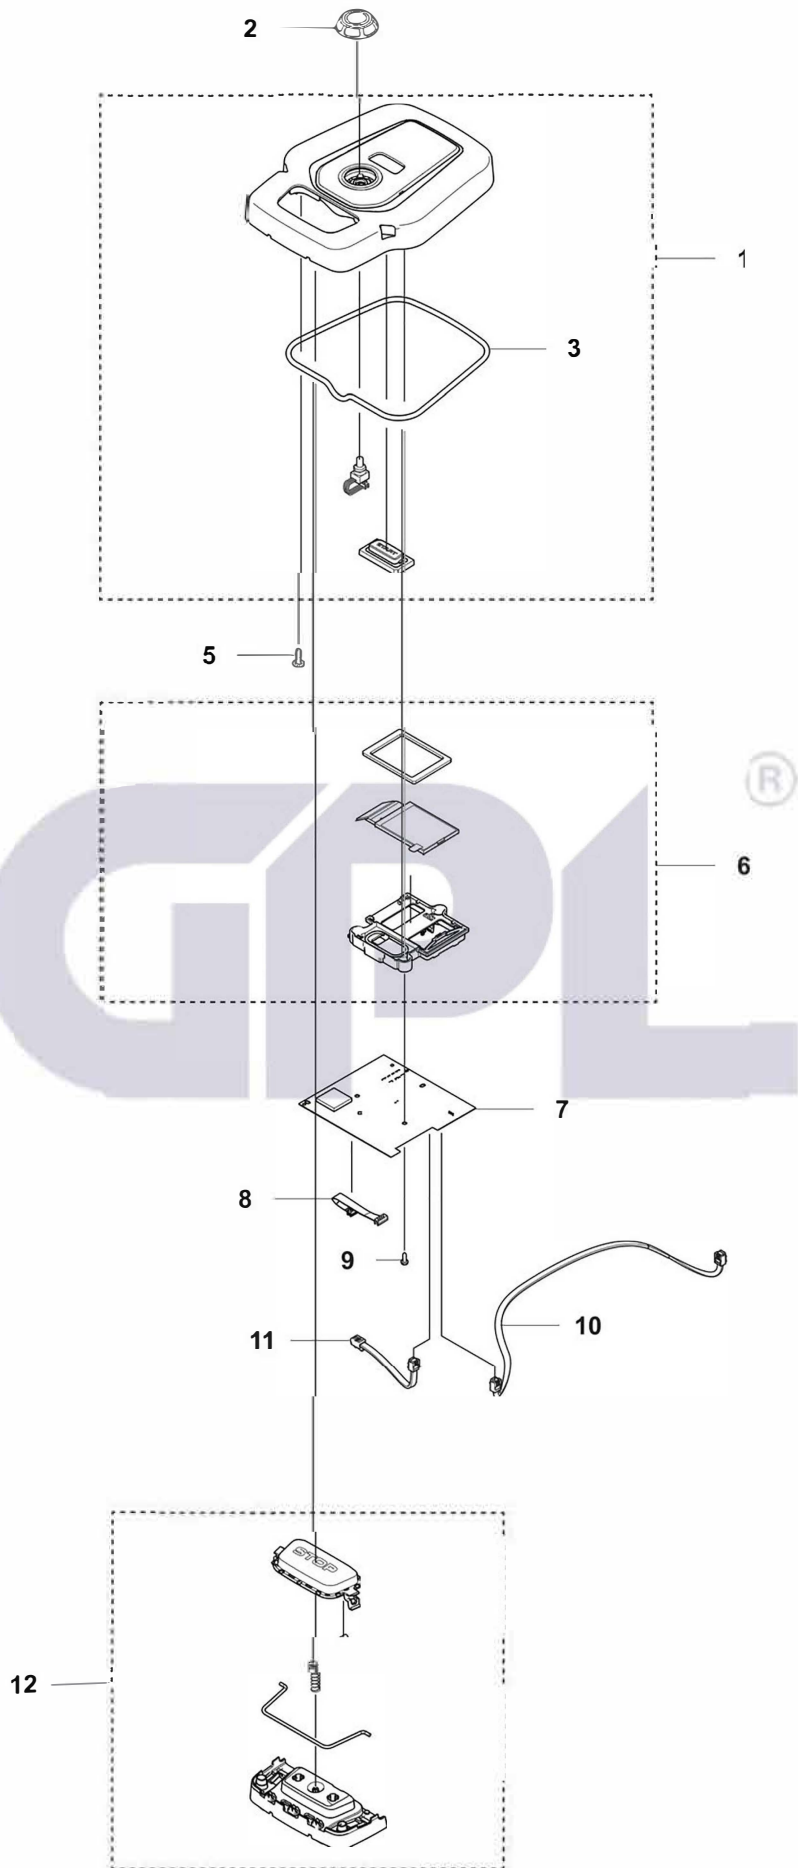

**AUTOMOWER 405XE NERA
CONSOLE**

Ref.	Article N.	Description	Qty	Kit
1	538876601	COVER KIT	1	-
2	531375901	KNOB <i>Jog Wheel</i>	1	-
3	599911803	SEAL <i>Sealing strip</i>	1	-
5	574450101	SCREW ITXPANT	4	-
6	538822401	DISPLAY KIT	1	-
7	599702701	PRINTED CIRCUIT ASSY <i>Application circuit board</i>	1	-
8	535588201	WIRING ASSY <i>Wiring assy Start Button</i>	1	-
9	525887402	SCREW CITXPANT	3	-
10	589350805	WIRING ASSY <i>Wiring Assy Magnetic sensor</i>	1	-
11	536253901	WIRING ASSY <i>Wiring Assy Communication circuit board</i>	1	-
12	531376301	BUTTON ASSY <i>Stop Button kit</i>	1	-