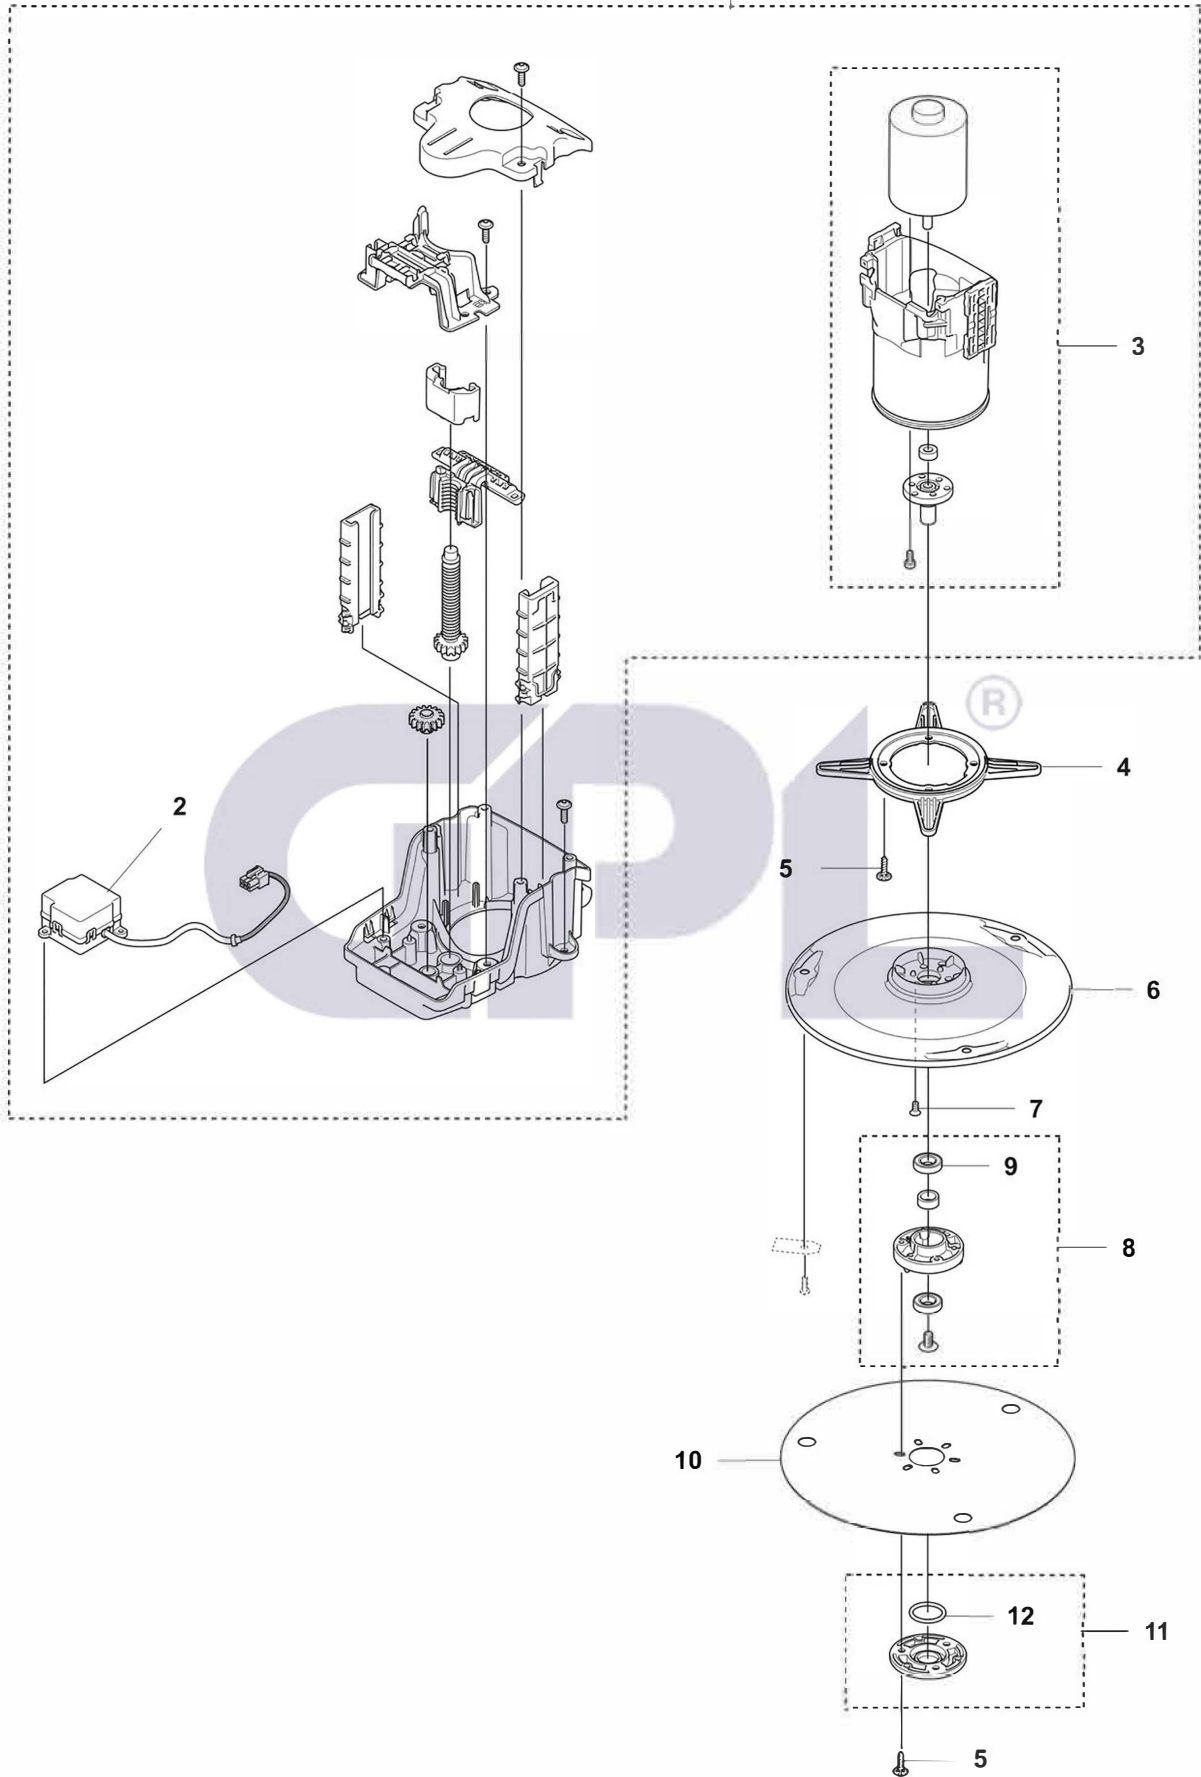

**AUTOMOWER 405XE NERA
BLADE MOTOR & CUTTING EQUIPMENT**

1

Ref.	Article N.	Description	Qty	Kit
1	546838901	CUTTING MODULE <i>Cutting module</i>	1	-
2	592735803	HEIGHT ADJUSTMENT MOTOR <i>Cutting height adjustment motor</i>	1	-
3	599428301	CUTTER MOTOR ASSY <i>Cutting motor front</i>	1	-
4	599318201	FRAME	1	-
5	575543314	SCREW	3	-
6	531177401	CUTTING DISC <i>Blade disc</i>	1	-
7	590508701	SCREW	3	-
8	588421702	BEARING HOUSING ASSY	1	-
9	535075703	BALL BEARING	2	-
9	593080801	BALL BEARING <i>Tube 50 pcs</i>	2	-
10	598794801	SKID PLATE	1	-
11	587449601	COVER KIT <i>Bearing cover</i>	1	-
12	585297501	O-RING	1	-

GPL[®]

**AUTOMOWER 405XE NERA
BLADE MOTOR AND CUTTING EQUIPMENT**

Ref.	Article N.	Description	Qty	Kit
1	548084401	CUTTER MOTOR ASSY <i>Cutting motor rear</i>	1	-
2	529516301	GASKET	1	-
3	547596301	GUARD <i>Blade disc guard</i>	1	-
4	536984301	CUTTING DISC	1	-
5	590508701	SCREW	3	-
6	547596401	COVER <i>Blade disc guard</i>	1	-

**AUTOMOWER 405XE NERA
CONSOLE**

Ref.	Article N.	Description	Qty	Kit
1	538876601	COVER KIT	1	-
2	531375901	KNOB <i>Jog Wheel</i>	1	-
3	599911803	SEAL <i>Sealing strip</i>	1	-
5	574450101	SCREW ITXPANT	4	-
6	538822401	DISPLAY KIT	1	-
7	599702701	PRINTED CIRCUIT ASSY <i>Application circuit board</i>	1	-
8	535588201	WIRING ASSY <i>Wiring assy Start Button</i>	1	-
9	525887402	SCREW CITXPANT	3	-
10	589350805	WIRING ASSY <i>Wiring Assy Magnetic sensor</i>	1	-
11	536253901	WIRING ASSY <i>Wiring Assy Communication circuit board</i>	1	-
12	531376301	BUTTON ASSY <i>Stop Button kit</i>	1	-