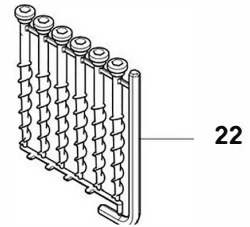

**AUTOMOWER 405XE NERA
INSTALLATION ACCESSORIES**

Ref.	Article N.	Description	Qty	Kit
1	599628501	POWER UNIT <i>EU</i>	1	-
1	599628502	POWER UNIT <i>GB,IE</i>	1	-
1	599628503	POWER UNIT <i>CH</i>	1	-
1	599628504	POWER UNIT <i>US/CA</i>	1	-
1	599628505	POWER UNIT <i>AUS/NZ</i>	1	-
2	579825103	CABLE ASSY <i>Low Voltage Cable 3 m</i>	1	-
3	579825104	CABLE ASSY <i>Low Voltage Cable 5 m</i>	1	-
4	579825101	CABLE ASSY <i>Low Voltage Cable 20 m</i>	1	-
4	579825102	CABLE ASSY <i>Low Voltage Cable 10 m</i>	1	-
5	967972201	INSTALLATION KIT <i>M Wire 250 m, Staples 400 pc, Connectors 3 pcs, Couplers 5 pcs</i>	1	-
5	967972101	INSTALLATION KIT <i>S Wire 150 m, Staples 300 pc, Connectors 3 pcs, Couplers 5 pcs</i>	1	-
5	967972301	INSTALLATION KIT <i>L Wire 400 m, Staples 600 pc, Connectors 5 pcs, Couplers 5 pcs</i>	1	-
6	535129002	CONNECTOR <i>Loop Wire Connector, Blister Pack 100 pcs</i>	1	-
6	577864801	CONNECTOR <i>Loop Wire Connector</i>	1	-
7	536085402	COUPLER <i>Coupler</i>	1	-
7	536085403	COUPLER <i>Coupler, 100 pcs</i>	1	-
8	577864201	STAPLE <i>100 pcs</i>	1	-
9	597237802	WIRE <i>Wire, 50m</i>	1	-
10	597237801	WIRE <i>Wire, 150m</i>	1	-
11	580662006	WIRE <i>Wire, 250m</i>	1	-
12	593297702	WIRE <i>Wire, 300m</i>	1	-
12	580662009	WIRE <i>Wire, 800m</i>	1	-
12	522914102	WIRE <i>Wire, 500m</i>	1	-
15	597539501	WIRE <i>Boundary wire repair kit</i>	1	-
16	595084401	BLADE SET <i>Endurance Blade, 6 pcs</i>	1	-
16	595084402	BLADE SET <i>Endurance Blade, 45 pcs</i>	1	-
16	595084403	BLADE SET <i>Endurance Blade. 300 pcs</i>	1	-